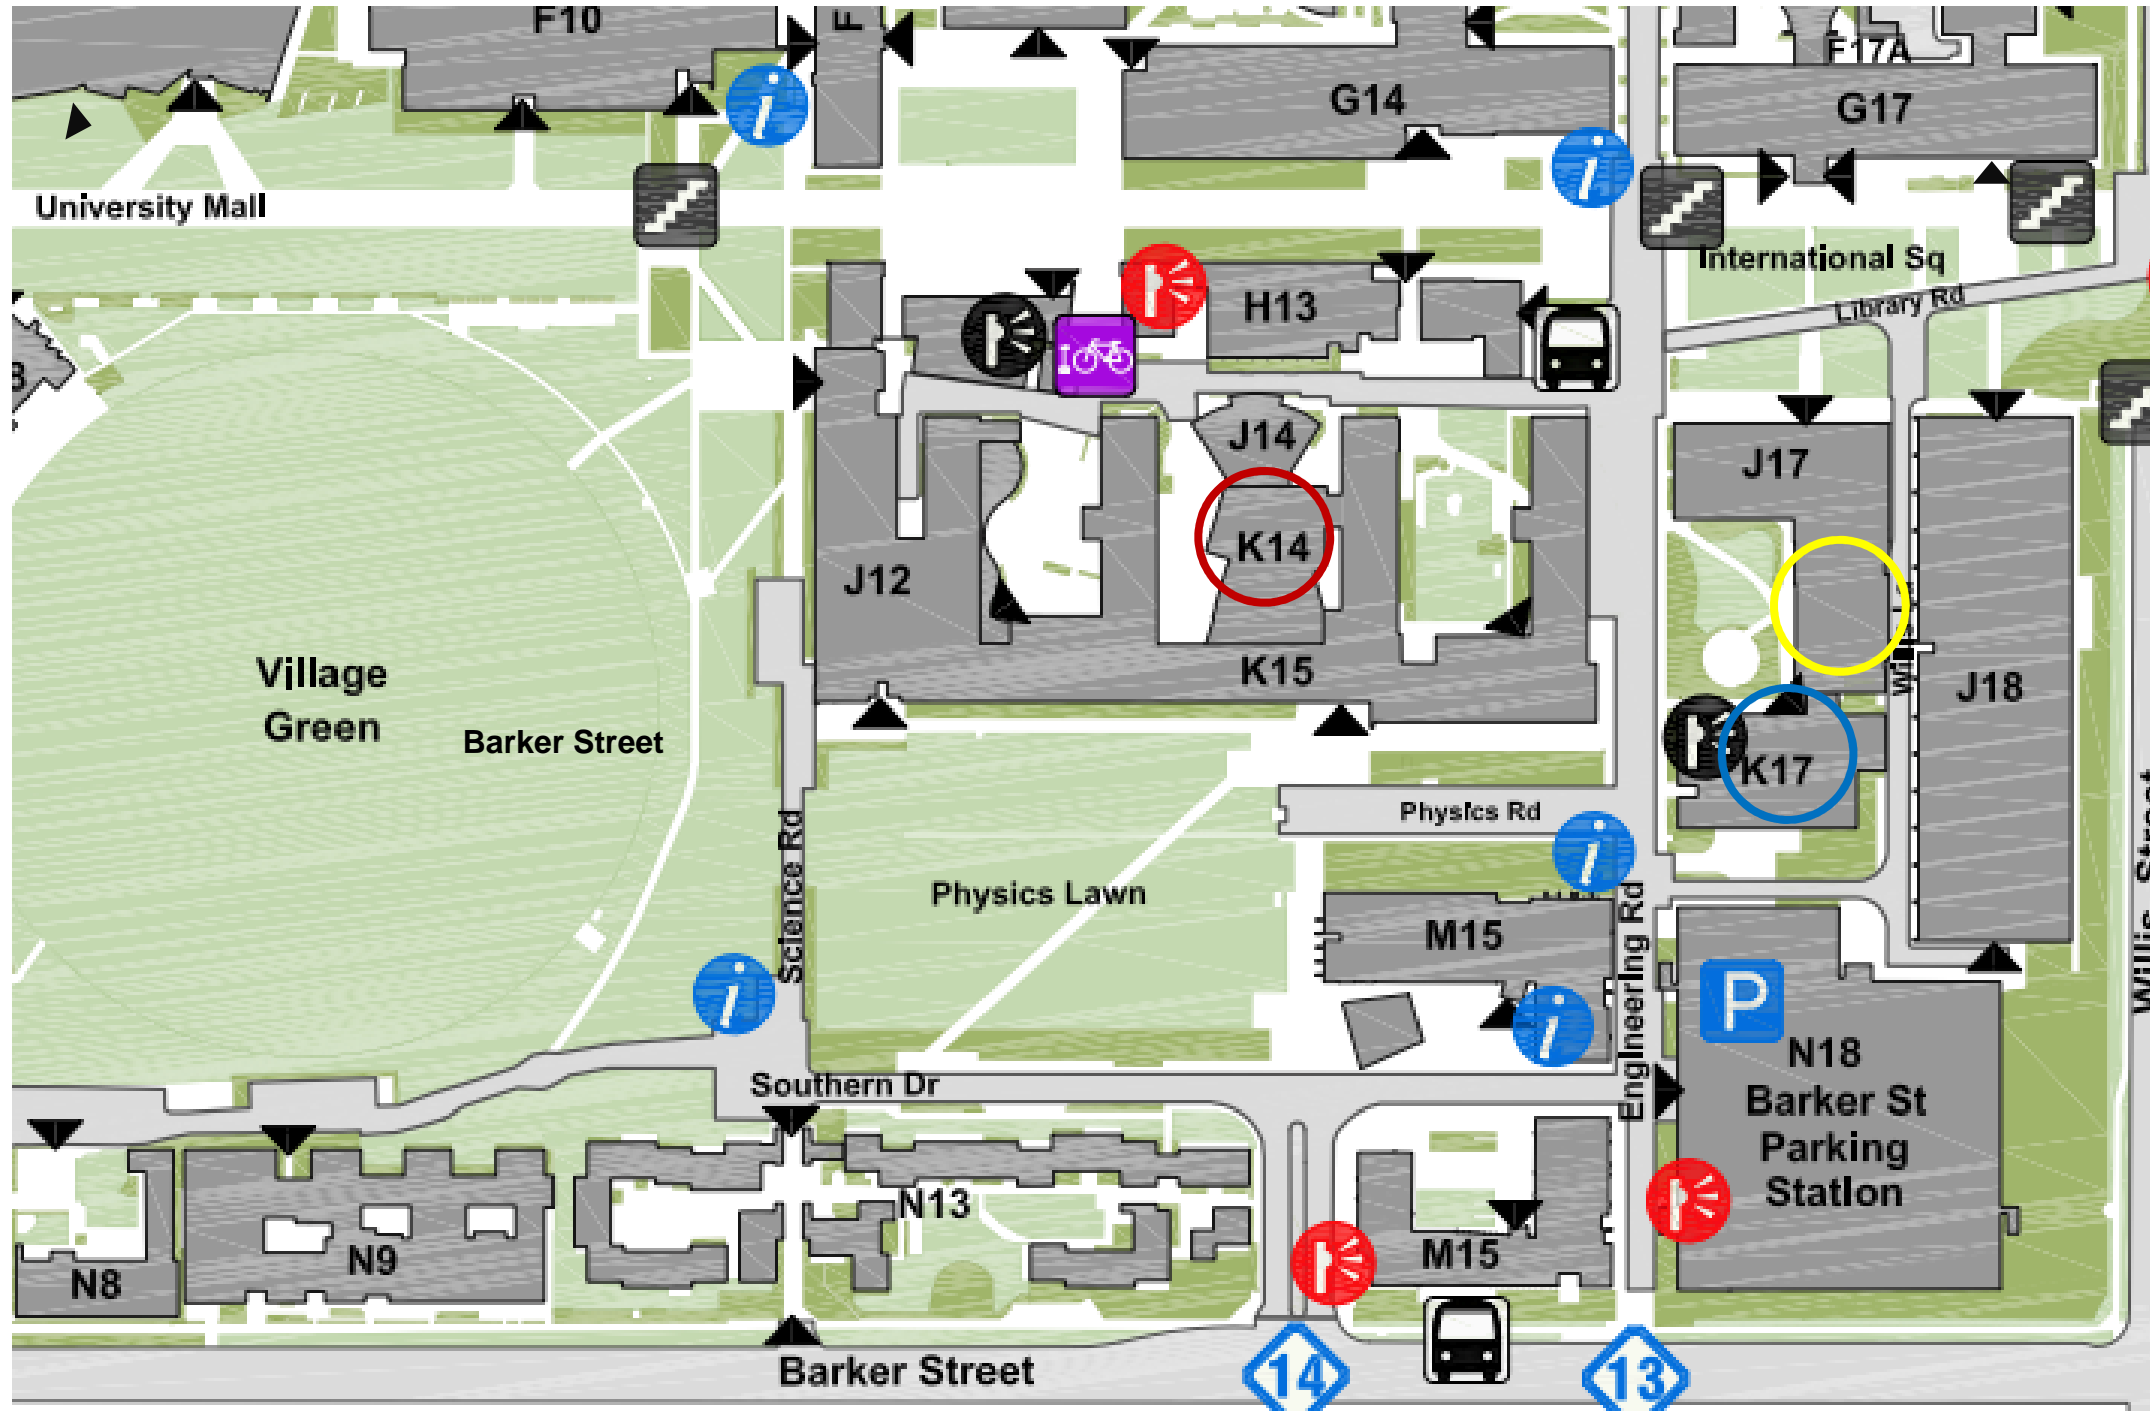

# Locations of CSE Computer Laboratories 2015s2

**CSE Student Office** - K17 Ground

**\*Note:** Chil, Lyre, Banjo and Oud are not general access labs

**System Support** K17 Room 111