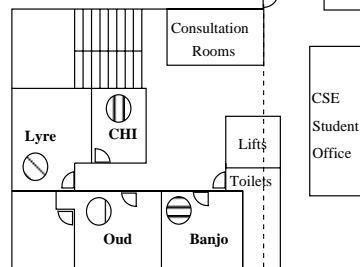

## Mechanical Engineering Undercroft Laboratories J17

**Printer Legend:**

|  |                  |
|--|------------------|
|  | ace              |
|  | ants             |
|  | chiller          |
|  | itch and shooter |
|  | kaboo and lump   |
|  | light and ouch   |
|  | luck             |
|  | oboe             |
|  | roof             |
|  | rude             |

NB :All laboratories are Linux, except:  
CHI = Macintosh  
Oboe = Intel/Win2K  
Bongo = Intel/Win2K

NB2: The Following are NOT general purpose laboratories:  
Banjo, Bongo, CHI, Lyre, Oboe and Oud